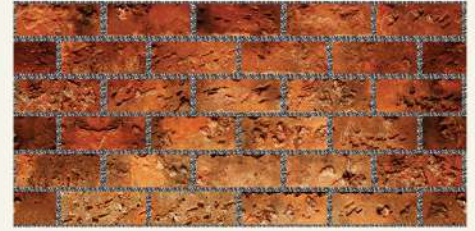

ÜRÜN KODU / PRODUCT CODE : 140 - 5
KALINLIK / THICKNESS: 2 cm / 4 cm
EBATLAR / DIMENSIONS: 100cmx50cm / 120cmx50cm