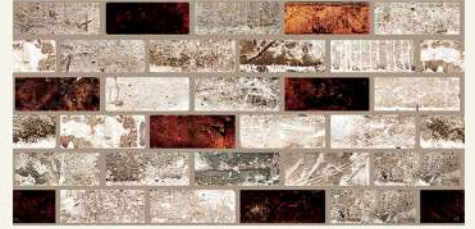

ÜRÜN KODU / PRODUCT CODE : 140 - 1
KALINLIK / THICKNESS: 2 cm / 4 cm
EBATLAR / DIMENSIONS: 100cmx50cm / 120cmx50cm