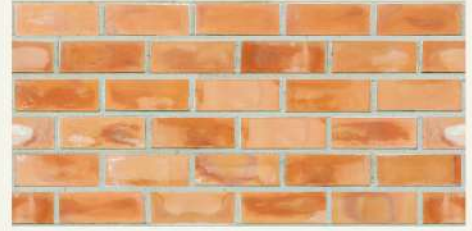

ÜRÜN KODU / PRODUCT CODE : A - 177
KALINLIK / THICKNESS: 2 cm / 4 cm

EBATLAR / DIMENSIONS:
100cmx50cm / 120cmx50cm