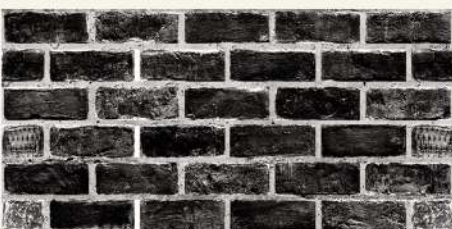

ÜRÜN KODU / PRODUCT CODE : Gece
KALINLIK / THICKNESS: 2 cm / 4 cm

EBATLAR / DIMENSIONS:
100cmx50cm / 120cmx50cm