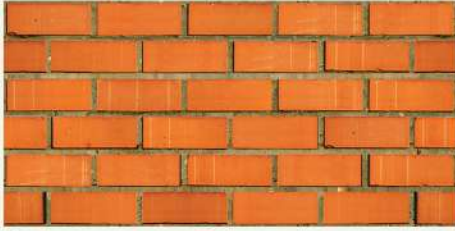

BRICK SERIES STYROFOAM INTERIOR AND EXTERIOR WALL PANELS

ÜRÜN KODU / PRODUCT CODE : A - 175
KALINLIK / THICKNESS: 2 cm / 4 cm

EBATLAR / DIMENSIONS:
100cmx50cm / 120cmx50cm

ÜRÜN KODU / PRODUCT CODE : A - 176
KALINLIK / THICKNESS: 2 cm / 4 cm