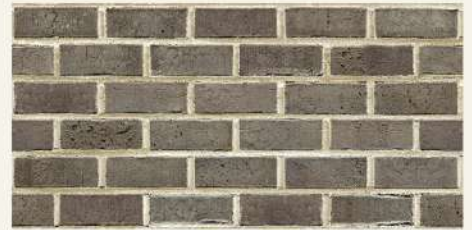

ÜRÜN KODU / PRODUCT CODE : A - 204
KALINLIK / THICKNESS: 2 cm / 4 cm

EBATLAR / DIMENSIONS:
100cmx50cm / 120cmx50cm