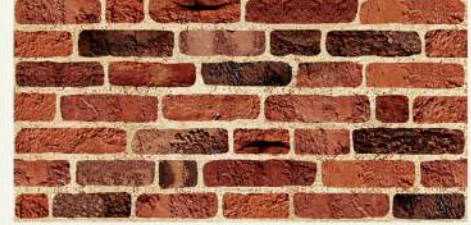

ÜRÜN KODU / PRODUCT CODE : BABİL
KALINLIK / THICKNESS: 2 cm / 4 cm
EBATLAR / DIMENSIONS: 100cmx50cm / 120cmx50cm