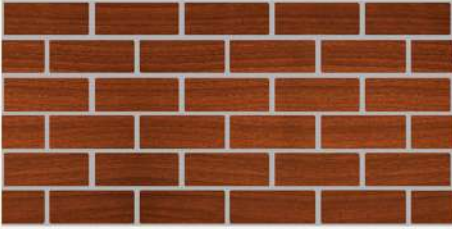

ÜRÜN KODU / PRODUCT CODE : 140 - 17
KALINLIK / THICKNESS: 2 cm / 4 cm

EBATLAR / DIMENSIONS:
100cmx50cm / 120cmx50cm