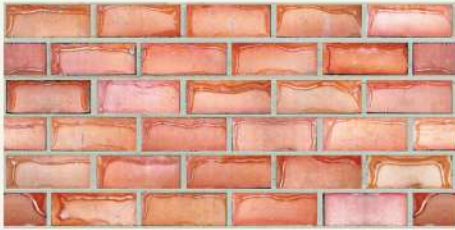

ÜRÜN KODU / PRODUCT CODE : A - 205
KALINLIK / THICKNESS: 2 cm / 4 cm

EBATLAR / DIMENSIONS:
100cmx50cm / 120cmx50cm