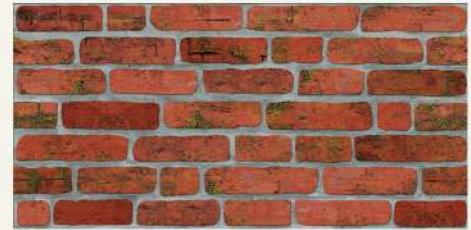

ÜRÜN KODU / PRODUCT CODE : A - 215
KALINLIK / THICKNESS: 2 cm / 4 cm

EBATLAR / DIMENSIONS:
100cmx50cm / 120cmx50cm