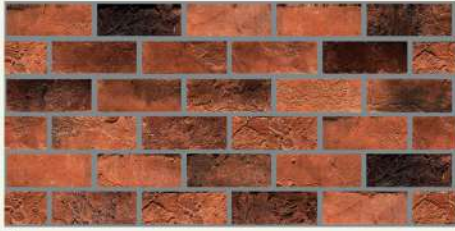

ÜRÜN KODU / PRODUCT CODE : 140 - 2
KALINLIK / THICKNESS: 2 cm / 4 cm
EBATLAR / DIMENSIONS: 100cmx50cm / 120cmx50cm