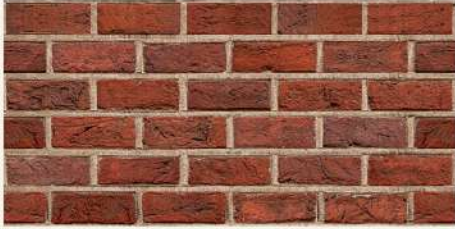

ÜRÜN KODU / PRODUCT CODE : A - 178
KALINLIK / THICKNESS: 2 cm / 4 cm

EBATLAR / DIMENSIONS:
100cmx50cm / 120cmx50cm