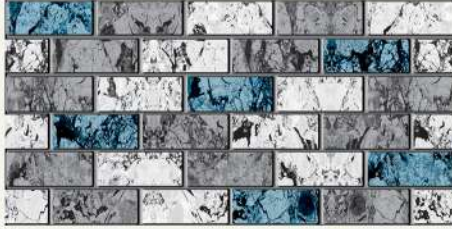

ÜRÜN KODU / PRODUCT CODE : A - 255
KALINLIK / THICKNESS: 2 cm / 4 cm
EBATLAR / DIMENSIONS: 100cmx50cm / 120cmx50cm