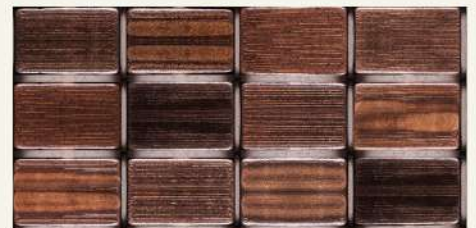

ÜRÜN KODU / PRODUCT CODE : 130 - 8 EBATLAR / DIMENSIONS:
KALINLIK / THICKNESS: 4 CM 120CMx50CM

ASICASADesign
www.asicasa-design.ro