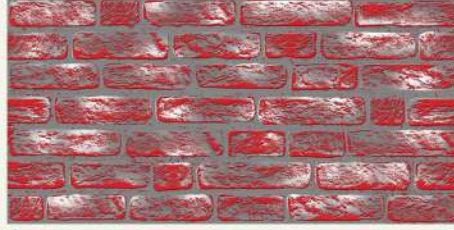

ÜRÜN KODU / PRODUCT CODE : A - 249
KALINLIK / THICKNESS: 2 cm / 4 cm

EBATLAR / DIMENSIONS:
100cmx50cm / 120cmx50cm