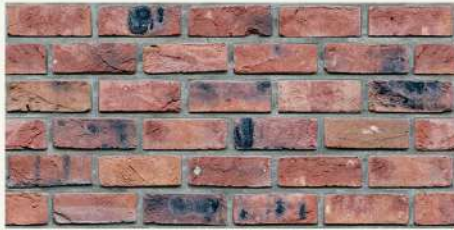

ÜRÜN KODU / PRODUCT CODE : A - 206
KALINLIK / THICKNESS: 2 cm / 4 cm

EBATLAR / DIMENSIONS:
100cmx50cm / 120cmx50cm