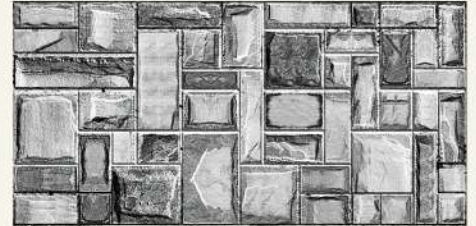

ÜRÜN KODU / PRODUCT CODE : 110 - 12
KALINLIK / THICKNESS: 2 cm / 4 cm