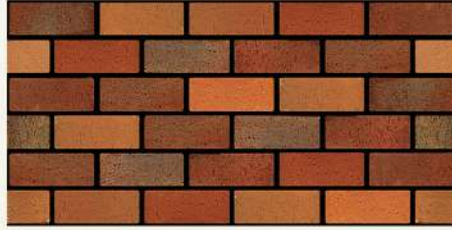

ÜRÜN KODU / PRODUCT CODE : 140 - 10
KALINLIK / THICKNESS: 2 cm / 4 cm
EBATLAR / DIMENSIONS: 100cmx50cm / 120cmx50cm