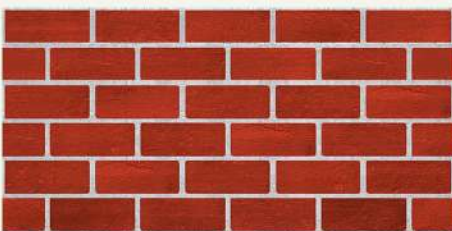

ÜRÜN KODU / PRODUCT CODE : Ates
KALINLIK / THICKNESS: 2 cm / 4 cm

EBATLAR / DIMENSIONS:
100cmx50cm / 120cmx50cm