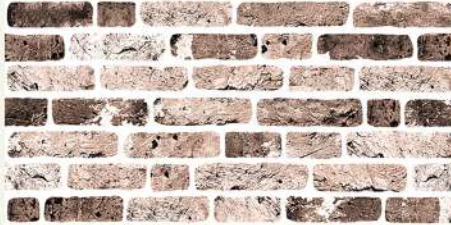

ÜRÜN KODU / PRODUCT CODE : DORA
KALINLIK / THICKNESS: 2 cm / 4 cm
EBATLAR / DIMENSIONS: 100cmx50cm / 120cmx50cm