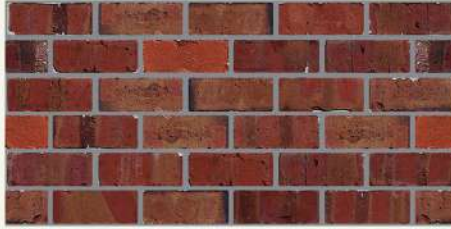

ÜRÜN KODU / PRODUCT CODE : 140 - 18
KALINLIK / THICKNESS: 2 cm / 4 cm

EBATLAR / DIMENSIONS:
100cmx50cm / 120cmx50cm