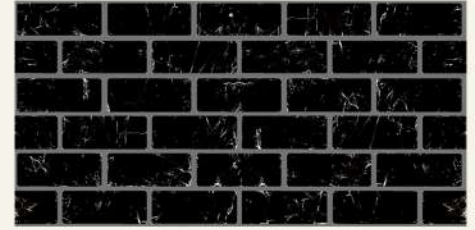

ÜRÜN KODU / PRODUCT CODE : 140 - 8
KALINLIK / THICKNESS: 2 cm / 4 cm
EBATLAR / DIMENSIONS: 100cmx50cm / 120cmx50cm