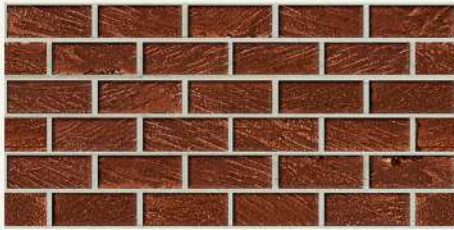

ÜRÜN KODU / PRODUCT CODE : A - 182
KALINLIK / THICKNESS: 2 cm / 4 cm

EBATLAR / DIMENSIONS:
100cmx50cm / 120cmx50cm