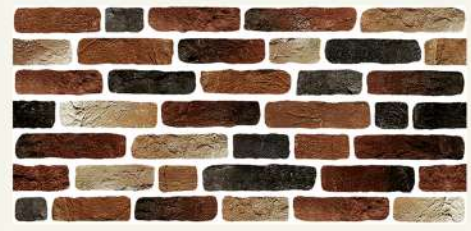

ÜRÜN KODU / PRODUCT CODE : 160 - 6
KALINLIK / THICKNESS: 2 cm / 4 cm

EBATLAR / DIMENSIONS:
100cmx50cm / 120cmx50cm