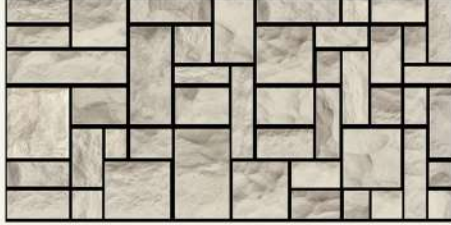

ÜRÜN KODU / PRODUCT CODE : 110 - 5
KALINLIK / THICKNESS: 2 cm / 4 cm

EBATLAR / DIMENSIONS:
100cmx50cm / 120cmx50cm