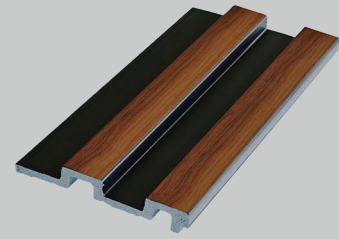

PNL-20120-SAPELLI & BLACK
POLİMER DUVAR PANELİ
POLYMER WALL PANEL
20x120x2900 mm