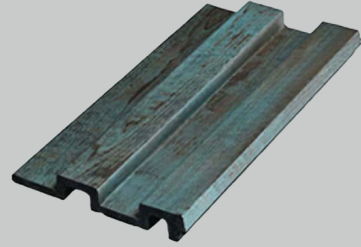

**PNL-20120-WHITE**  
POLİMER DUVAR PANELİ  
POLYMER WALL PANEL  
20x120x2900 mm

**PNL-20120-ELEGANCE**

POLİMER DUVAR PANELİ  
POLYMER WALL PANEL  
20x120x2900 mm

**PNL-20120-RUSTIC 01**

POLİMER DUVAR PANELİ  
POLYMER WALL PANEL  
20x120x2900 mm