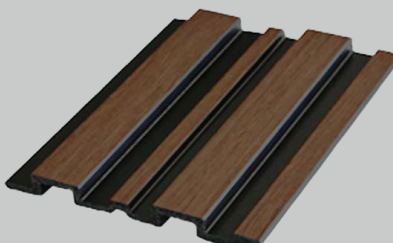

PNL-20200-CROWN TEAK & BLACK
POLİMER DUVAR PANELİ
POLYMER WALL PANEL
20x200x2900 mm