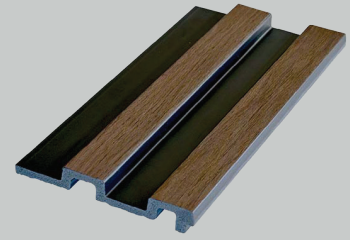

**PNL-20120-TOROS BLACK**

POLİMER DUVAR PANELİ  
POLYMER WALL PANEL  
20x120x2900 mm

**PNL-20120-CROWN OAK & BLACK**  
POLİMER DUVAR PANELİ  
POLYMER WALL PANEL  
20x120x2900 mm

**PNL-20120-ANIGRE & BLACK**  
POLİMER DUVAR PANELİ  
POLYMER WALL PANEL  
20x120x2900 mm