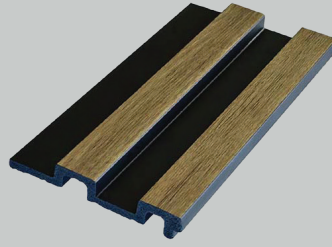

PNL-50100-WHITE

POLİMER DUVAR PANELİ
POLYMER WALL PANEL
50x100x2900 mm

TÜM MEVCUT KAPLAMA
RENKLERİMİZDE ÜRETİLMEKTEDİR
ALL COATING COLORS ARE PRODUCED

PNL-2530-WHITE

POLİMER ÜST BİTİŞ PROFİLİ
POLYMER TOP FINISHER PROFILE
25x30x2900 mm

TÜM MEVCUT KAPLAMA
RENKLERİMİZDE ÜRETİLMEKTEDİR
ALL COATING COLORS ARE PRODUCED

PNL-2032-WHITE

POLİMER YAN BİTİŞ PROFİLİ
POLYMER SIDE FINISHER PROFILE
20x32x2900 mm

TÜM MEVCUT KAPLAMA
RENKLERİMİZDE ÜRETİLMEKTEDİR
ALL COATING COLORS ARE PRODUCED