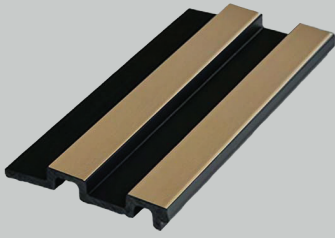

PNL-20120-LIGHT GREY & BLACK
POLİMER DUVAR PANELİ
POLYMER WALL PANEL
20x120x2900 mm