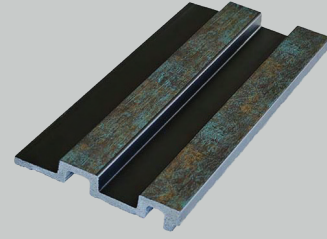

PNL-20120-WALNUT & BLACK
POLİMER DUVAR PANELİ
POLYMER WALL PANEL
20x120x2900 mm