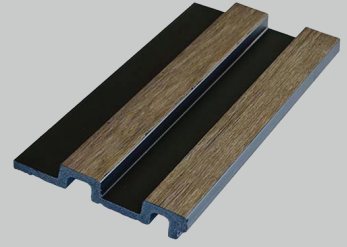

PNL-50100-WHITE

POLİMER DUVAR PANELİ
POLYMER WALL PANEL
50x100x2900 mm

TÜM MEVCUT KAPLAMA
RENKLERİMİZDE ÜRETİLMEKTEDİR
ALL COATING COLORS ARE PRODUCED

PNL-2530-WHITE

POLİMER ÜST BİTİŞ PROFİLİ
POLYMER TOP FINISHER PROFILE
25x30x2900 mm

TÜM MEVCUT KAPLAMA
RENKLERİMİZDE ÜRETİLMEKTEDİR
ALL COATING COLORS ARE PRODUCED

PNL-2032-WHITE

POLİMER YAN BİTİŞ PROFİLİ
POLYMER SIDE FINISHER PROFILE
20x32x2900 mm

TÜM MEVCUT KAPLAMA
RENKLERİMİZDE ÜRETİLMEKTEDİR
ALL COATING COLORS ARE PRODUCED