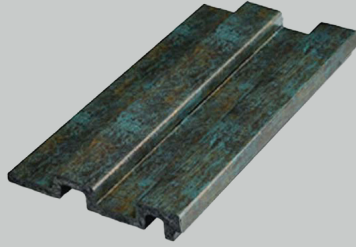

PNL-20120-RUSTIC 01

POLİMER DUVAR PANELİ
POLYMER WALL PANEL
20x120x2900 mm