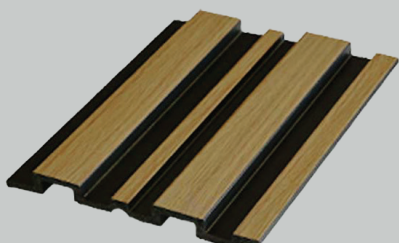

PNL-20200-WALNUT & BLACK
POLİMER DUVAR PANELİ
POLYMER WALL PANEL
20x200x2900 mm