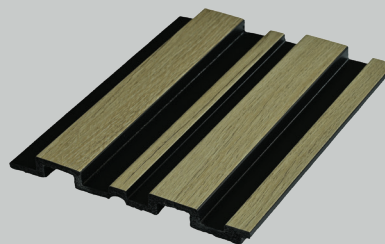

PNL-20200-ASH & BLACK
POLİMER DUVAR PANELİ
POLYMER WALL PANEL
20x200x2900 mm