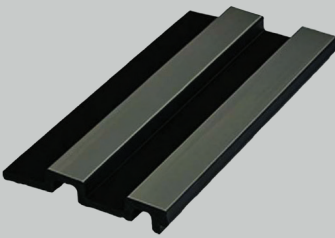

PNL-20120-CAPPUCCINO & BLACK
POLİMER DUVAR PANELİ
POLYMER WALL PANEL
20x120x2900 mm